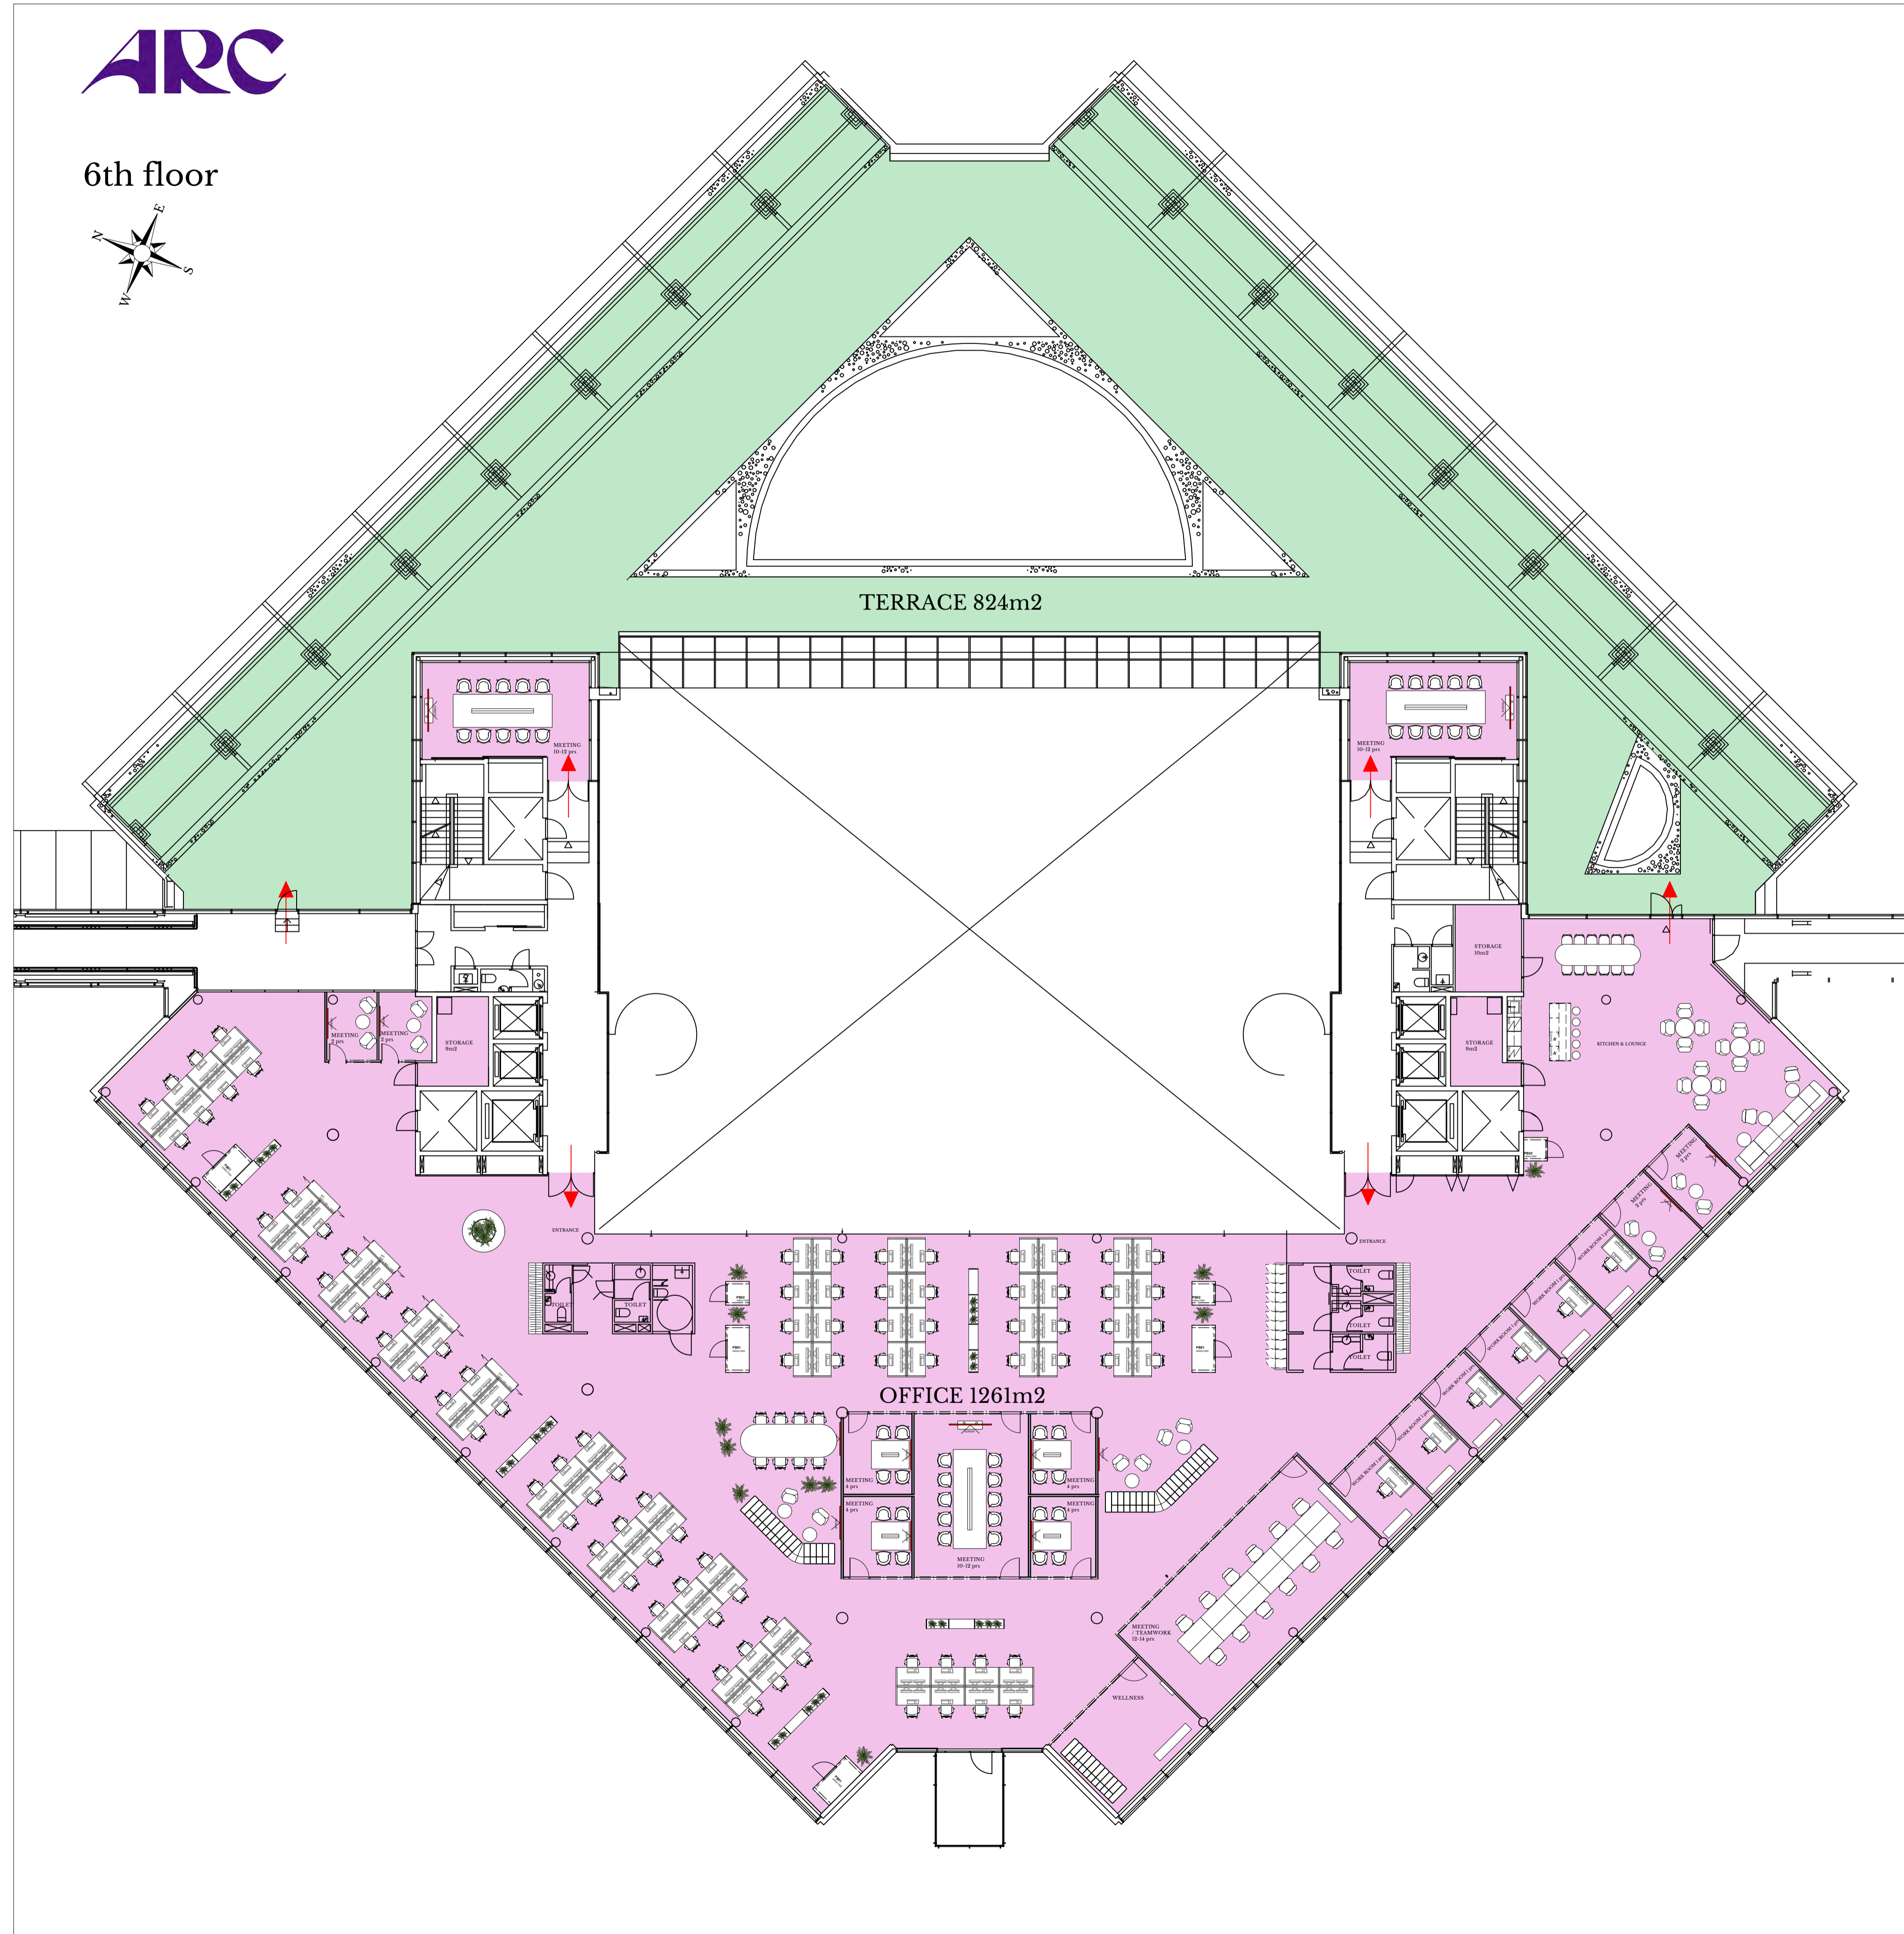

Floor sizes & furniture are indicative.

6th floor

1.

6th floor 1261m²

- Work stations total 94 pcs
- Work rooms (1person) total 6 pcs
- Work stations open space 88 pcs
- Meeting rooms 2 prs total 4 pcs
- Meeting rooms 4 prs total 4 pcs
- Meeting rooms 10-12 prs total 3 pcs
- Meeting / Teamwork rooms 12-14 prs total 1 pcs
- Ad Hoc Area 12-16 prs total 2 pcs
- Storage 9 m2 total 2 pcs
- Storage 10m2 total 1 pcs
- Wellness room 1 pcs
- Toilet total 6 pcs
- Kitchen & Lounge 36 prs