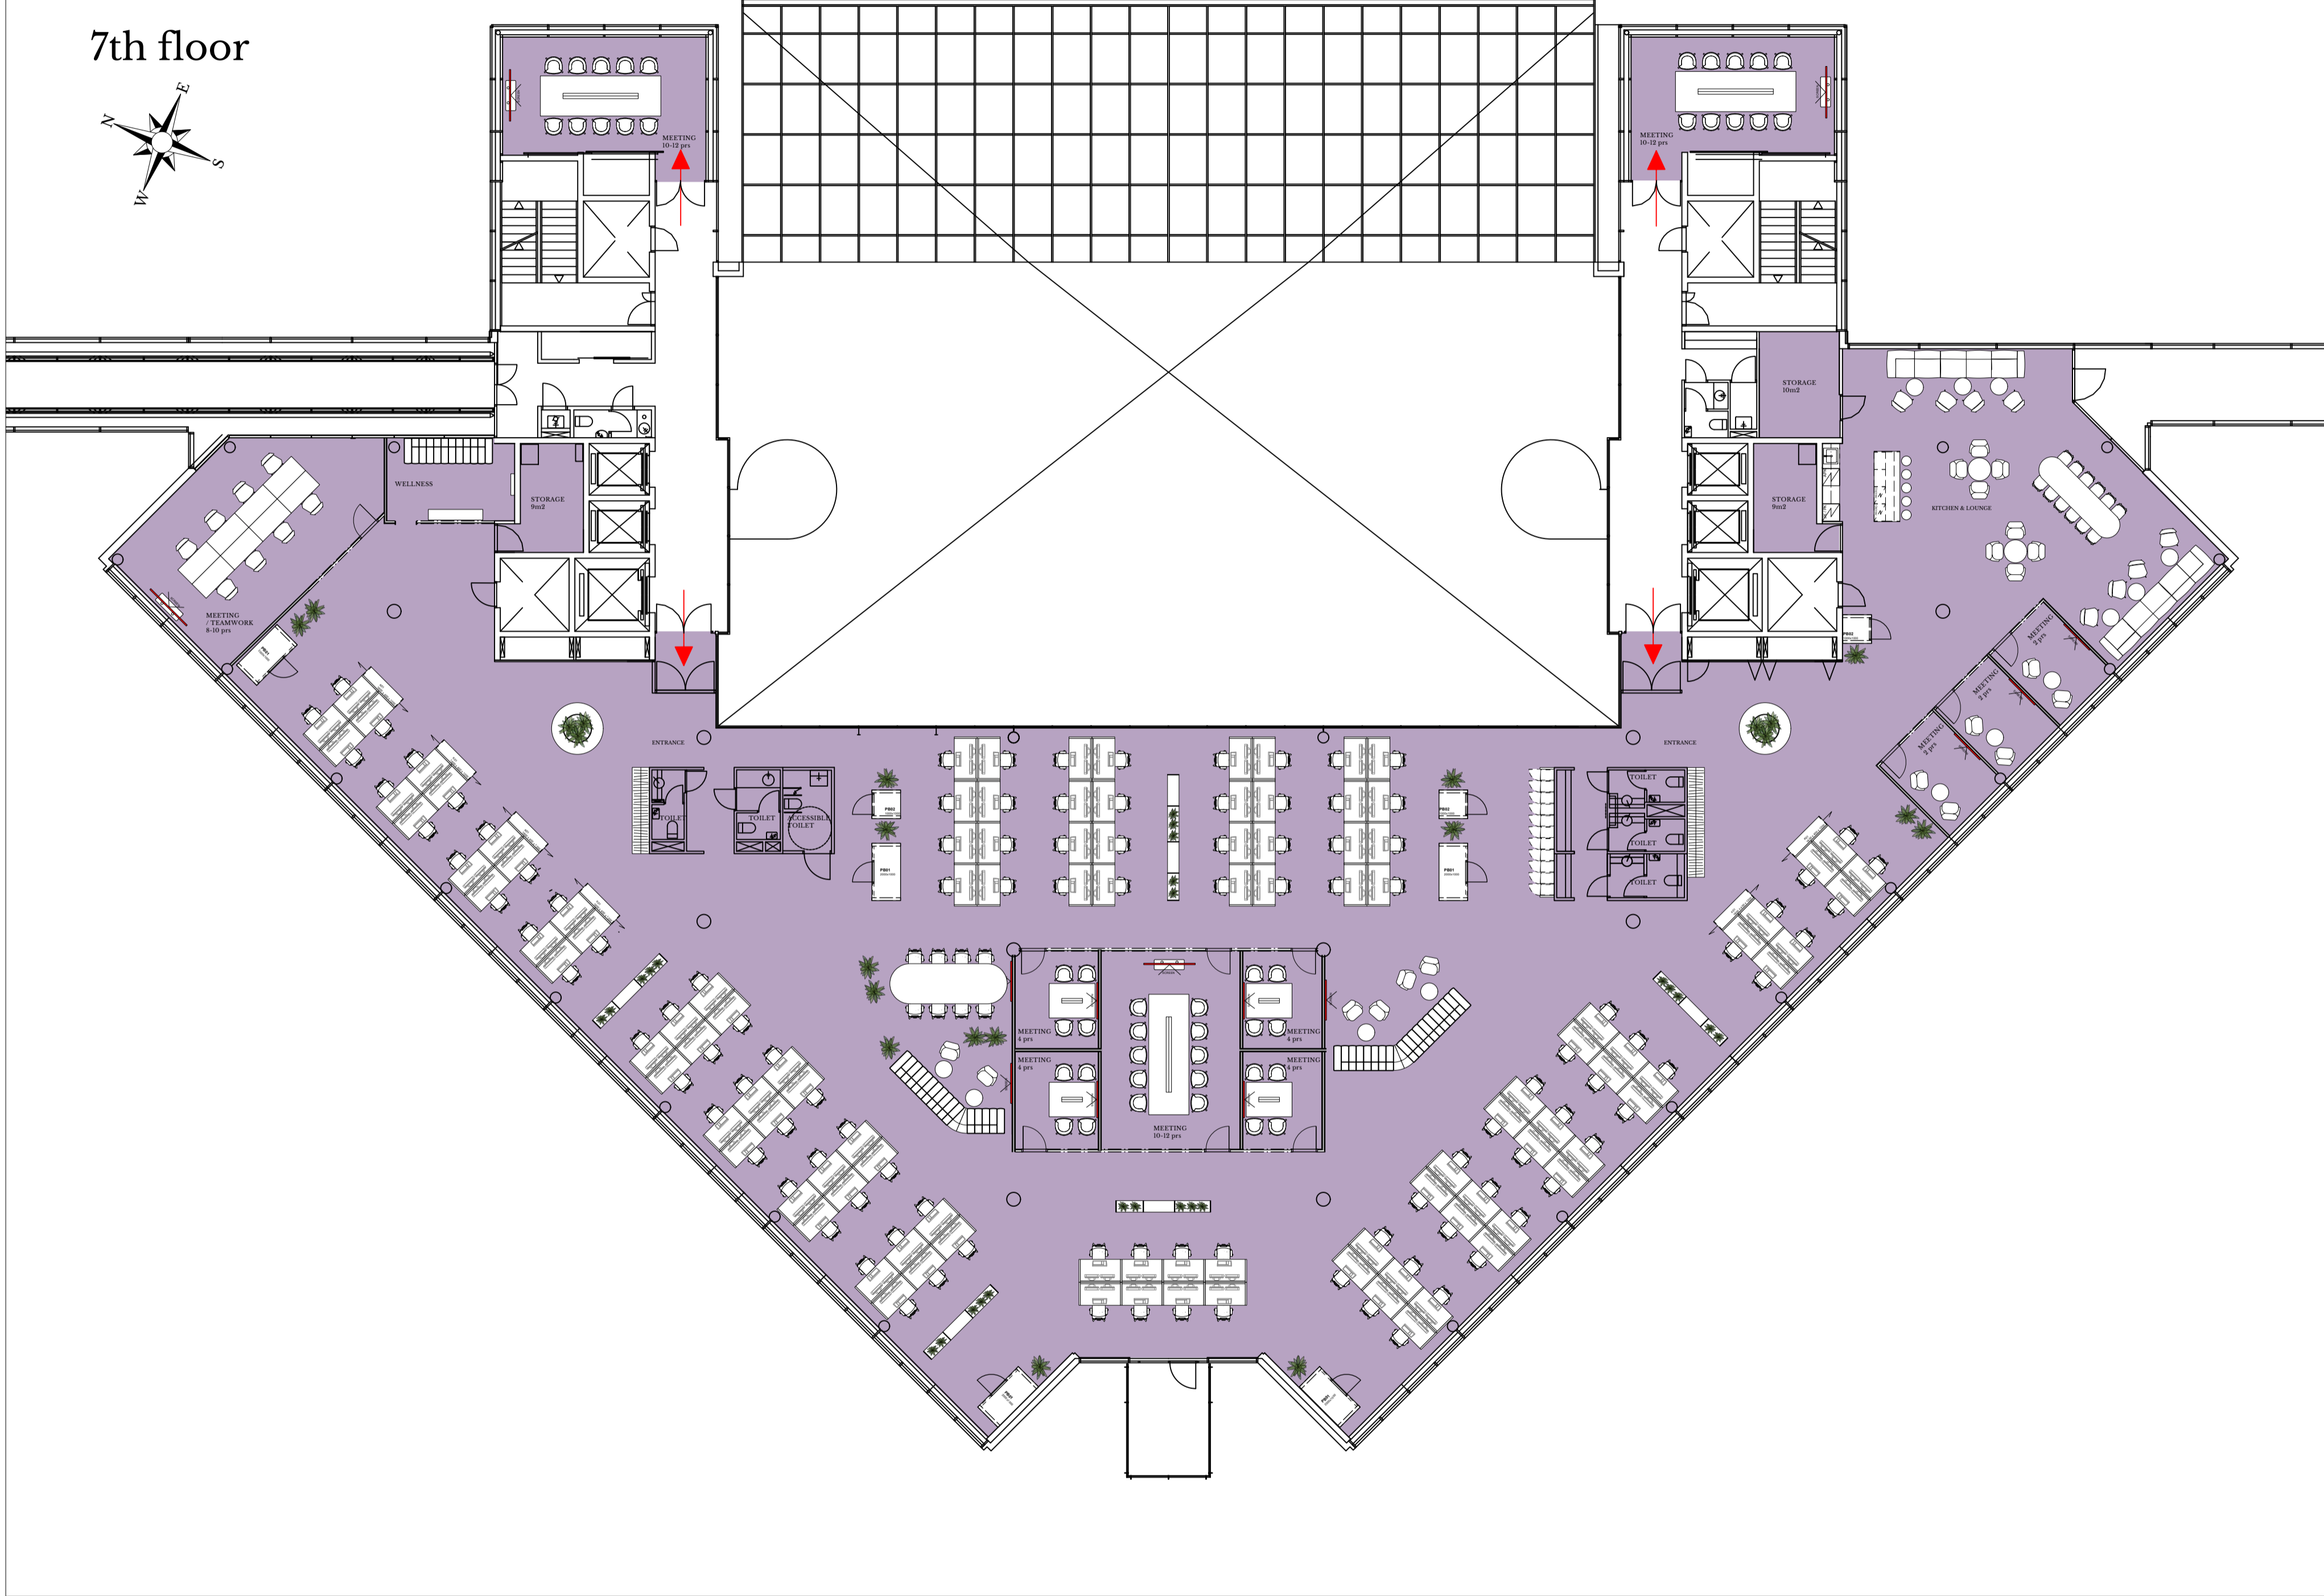

Floor sizes & furniture are indicative.

7th floor

5m
Measuring line

1.
7th floor 1270m²

- Work stations total 112 pcs
- Meeting rooms 2 prs total 3 pcs
- Meeting rooms 4 prs total 4 pcs
- Meeting rooms 10-12 prs total 3 pcs
- Meeting / Teamwork rooms 8-10 prs total 1 pcs
- Ad Hoc Area 12-16 prs total 2 pcs
- Storage 9 m2 total 2 pcs
- Storage 10m2 total 1 pcs
- Wellness room 1 pcs
- Toilet total 6 pcs
- Kitchen & Lounge 36 prs