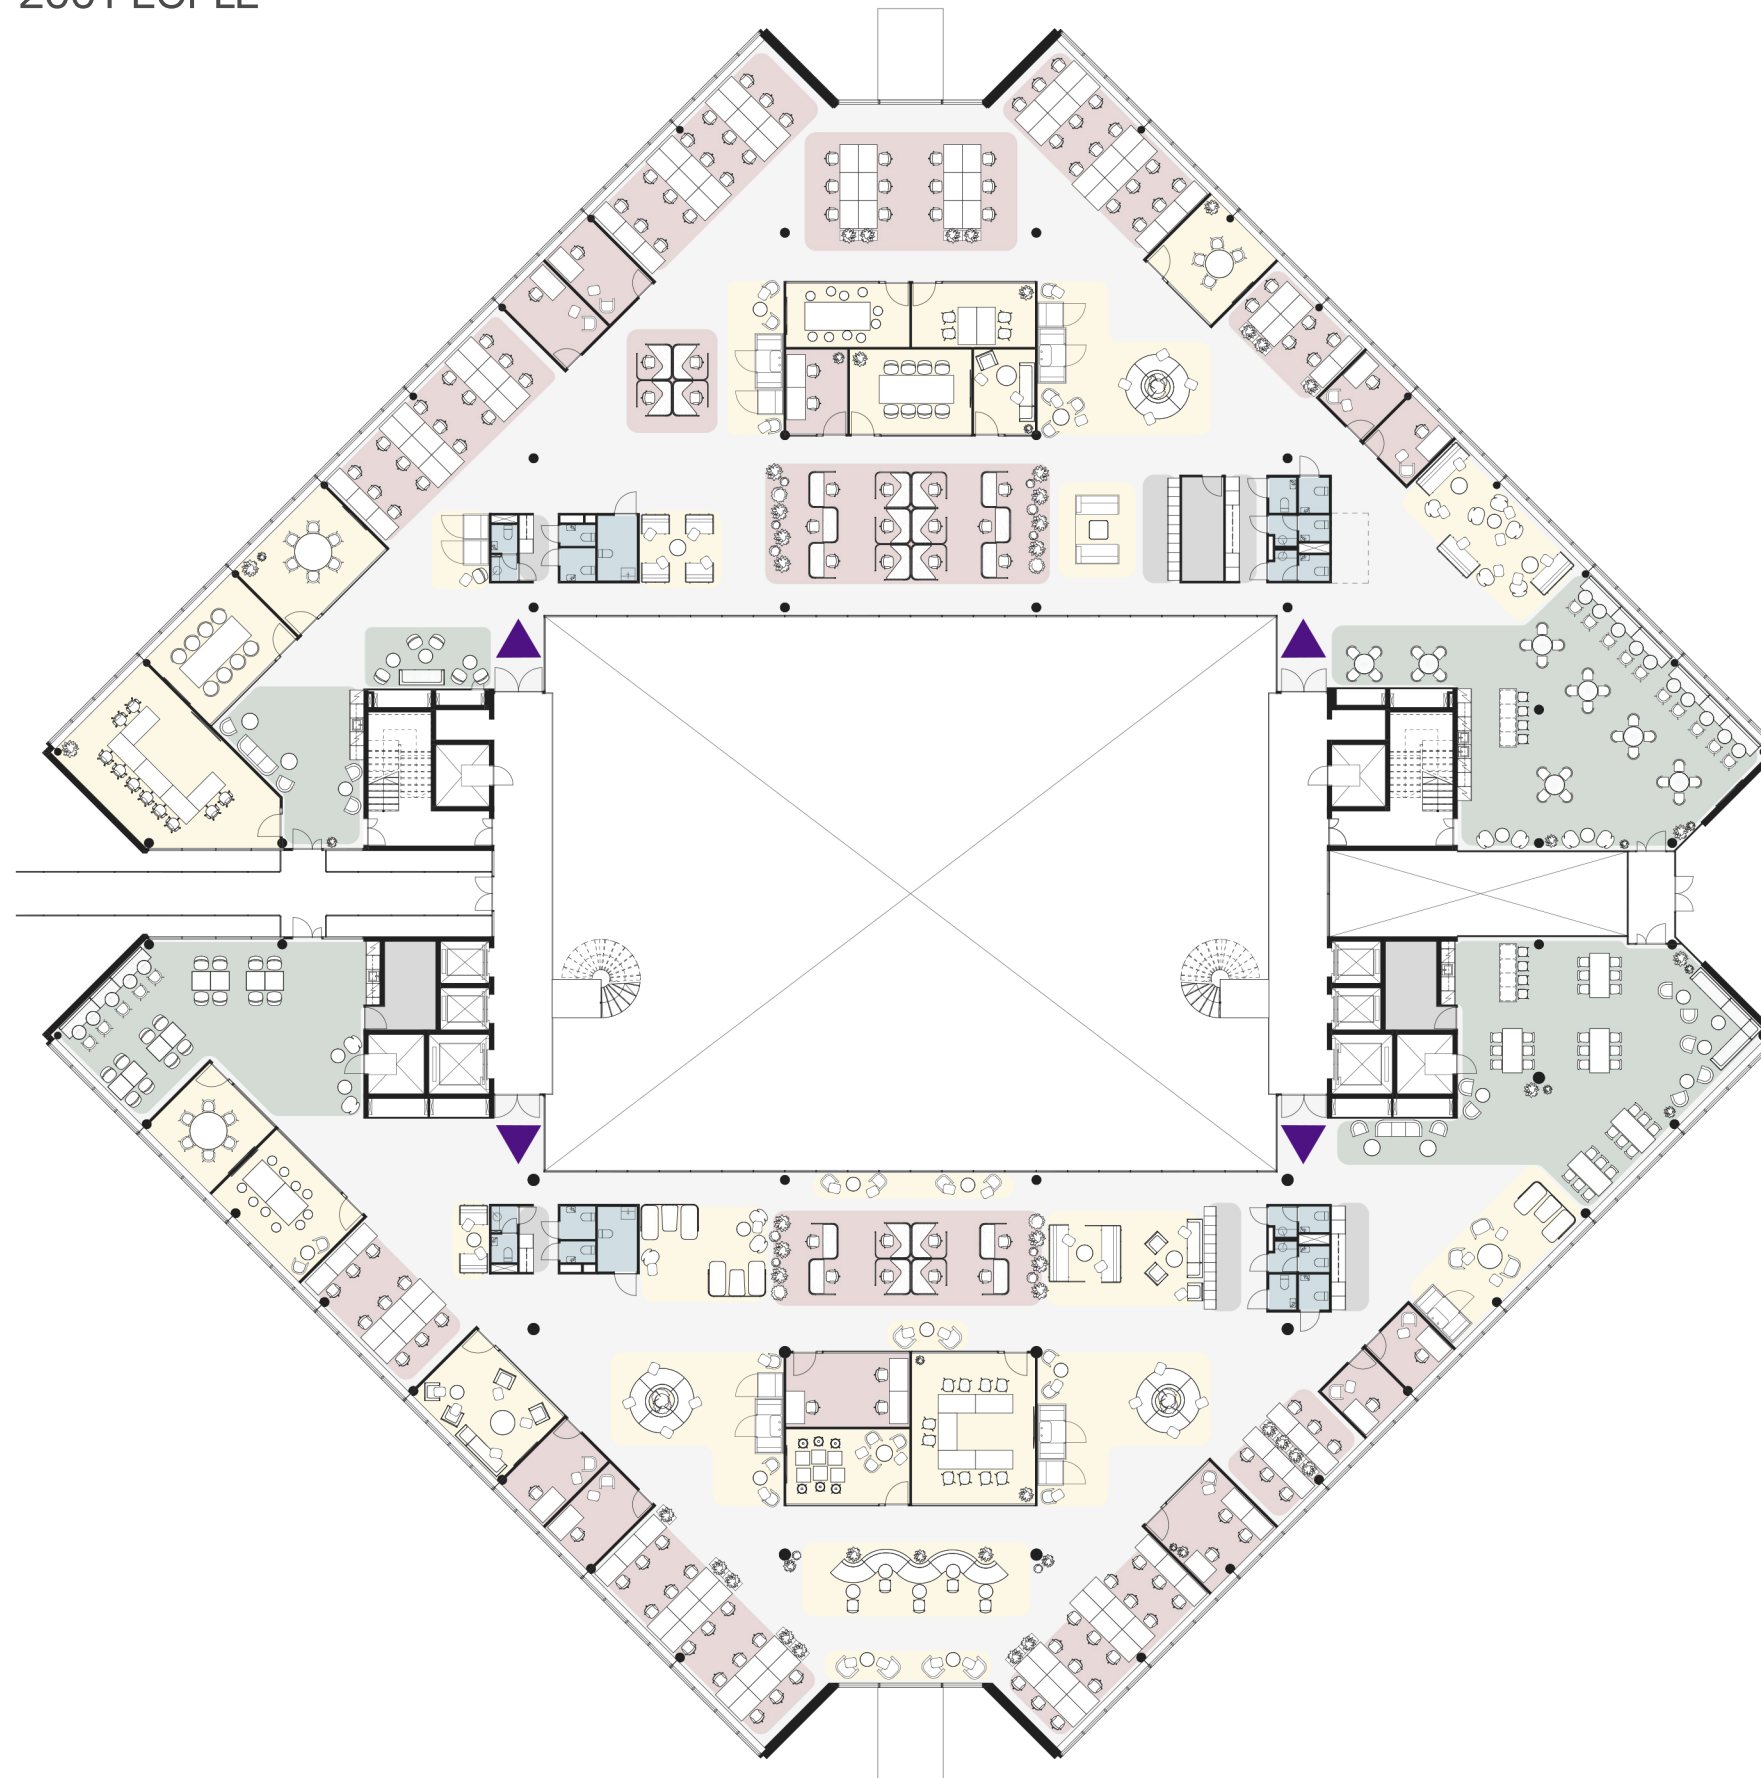

ARC, 5th floor (1157 + 1170 m²)

Keilalahdentie 2-4, 02150 Espoo

IDEAL FOR 160-200 PEOPLE

- 4 x Kitchen / Working Café: 146 ppl
- 9 x Meeting room
- 4 x Project room
- 11 x Focus room: tot. 16 ws
- 12 x Open office: tot. 132 ws
- 16 x Toilet